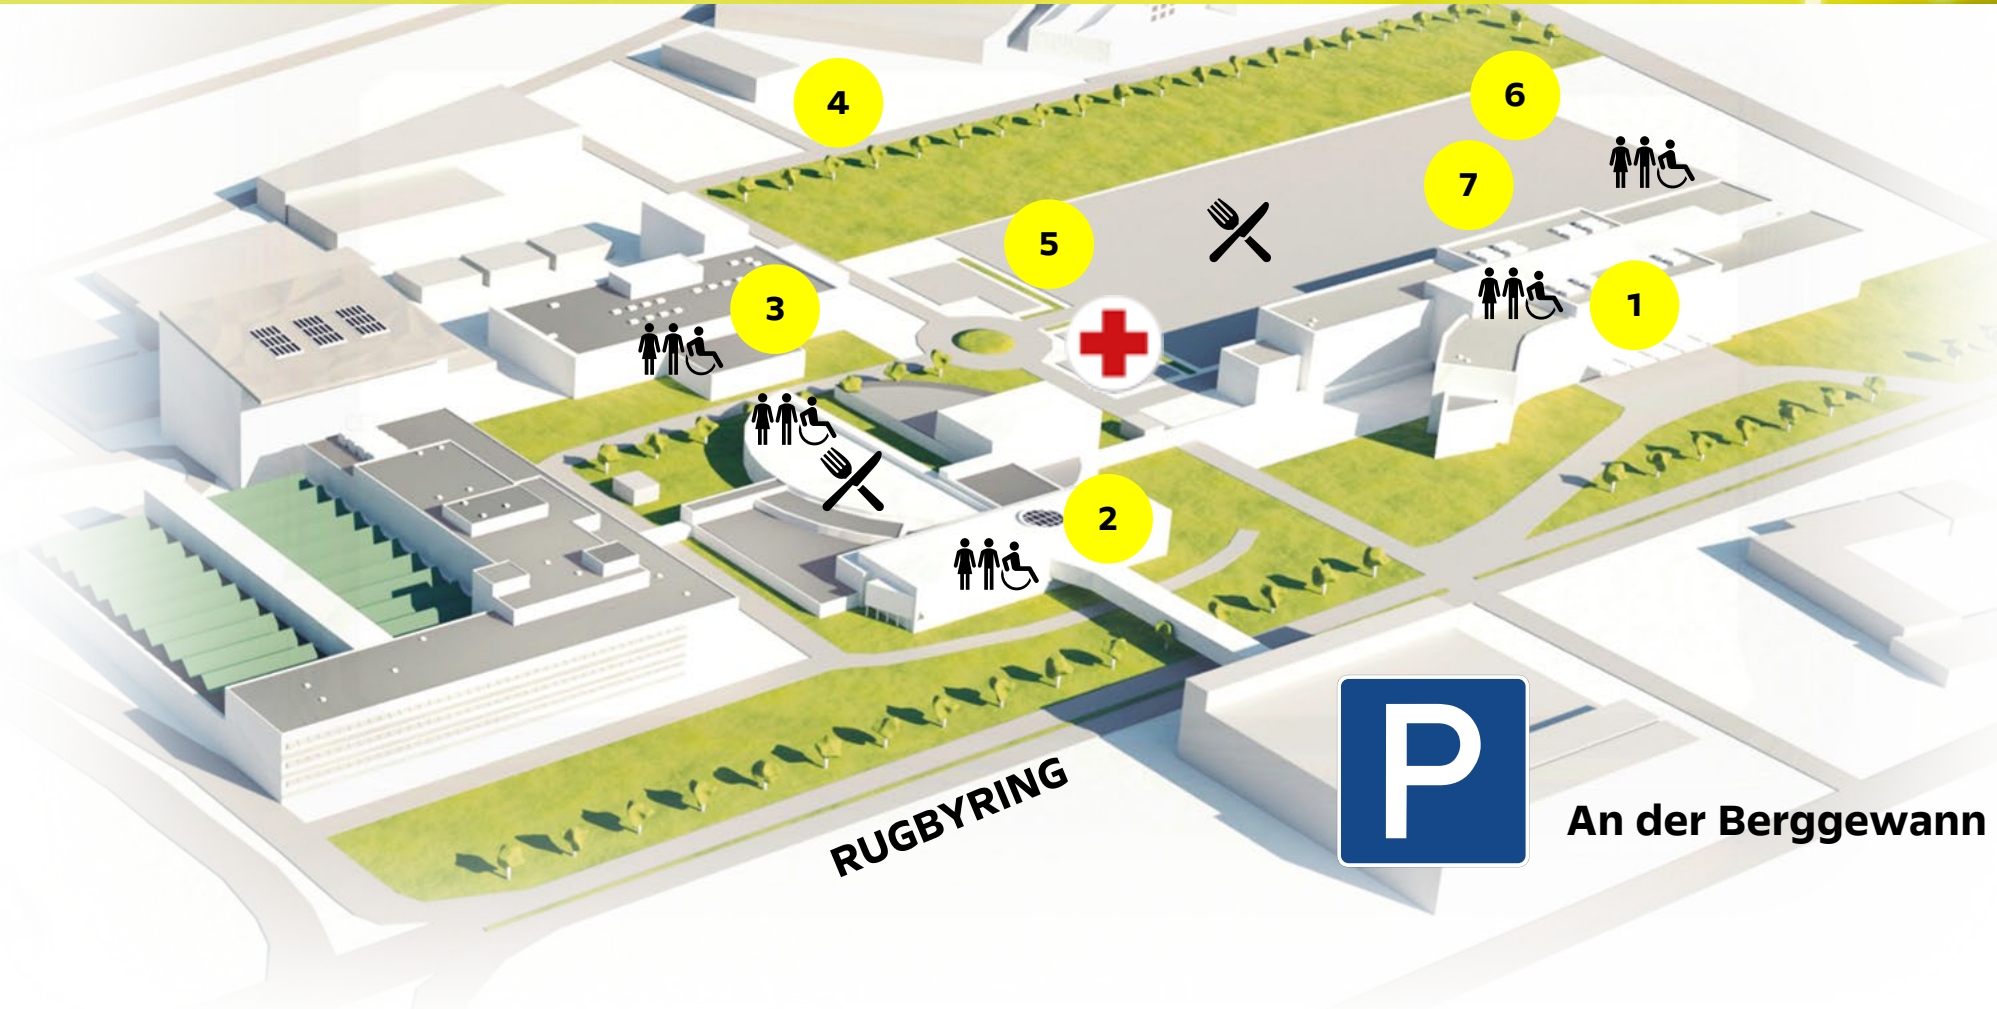

FOREVER**FORWARD** /

SINCE 1899

- 1 **ADAM OPEL HAUS**
OPEL ANNIVERSARY
NEW OPEL GRANDLAND
NEW OPEL FRONTERA
- 2 **MODERN POP-UP MUSEUM**
OPEL ICONS
„PAINTING WITH LIGHT“
- 3 **OPEL DESIGN**
60 YEARS OPEL DESIGN
- 4 **CORSA ELECTRIC RALLY**
CODRIVES
- 5 **SHUTTLE PLANT TOUR**
- 6 **ROCKS ELECTRIC DRIVE**
- 7 **KIDS CORNER**

An der Berggewann

FOREVER**FORWARD** /

SINCE 1899

PROGRAMME

From 10:30 a.m.:

- Design icons: exhibition on the 60th anniversary of design at the N10
- Corsa Rally Electric with professional racers (taxi rides start at 11:45 am)
- Tyre change challenge with Team Motorsport
- Test drives Rocks Electric
- Kids Corner
- Interactive health offer from Viactiv/Praenatura/MediFit.
- Outdoor catering

11:00 a.m.:

- Ceremony at the Adam Opel Haus with Federal Chancellor Olaf Scholz (registered participants only)
- The ceremony can be followed live at the following public link: <https://stellantis.qumucloud.com/view/125Jahre>
- Opening of the company restaurant

From 11:30 a.m.:

- Opening of the pop-up museum in the N50 (time travel of the Opel models)

From 12:00 p.m.:

- Frontera and Grandland public premieres at the Adam Opel Haus

1:15 p.m.:

- Start of the shuttle buses for guided tours to the production plant